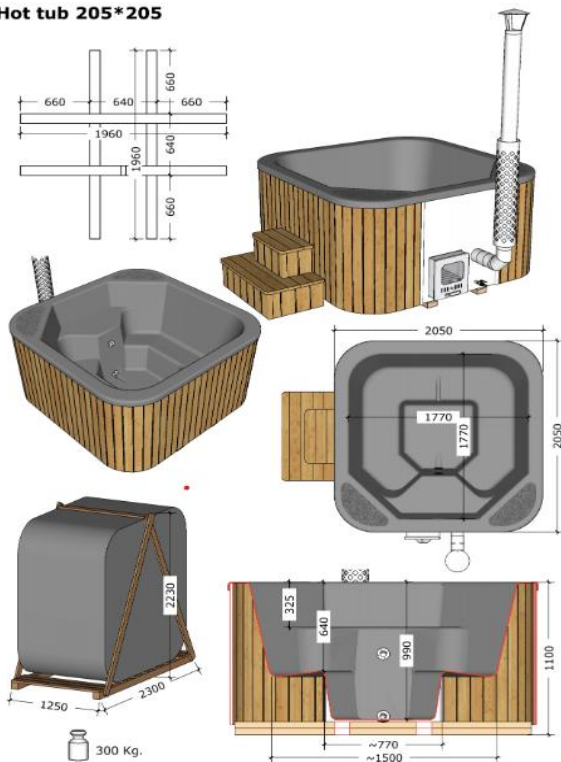

ICON TUB 200

Hot tub 205*205

DIMENSIONS

Capacity:	≈ 1400 L
Total width:	2050 mm
Total height:	1100 mm
Weight:	300kg

PACKAGING: 1 PALLET

230x125x223 cm

M STANDARD SET

- Walls: Thermowood
- Stairs: Thermowood
- Inside: Fiberglass (white, grey, blue, black)
- Heater: Stainless steel (AIS304)
- Stainless steel chimney+ chimney protection
- Drainage with tap