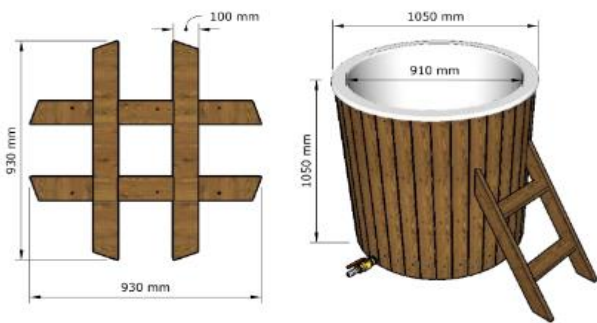

COLD TUB- ERGONOMIC SEAT

DIMENSIONS

Capacity:	≈ 650 L
Diameter:	910 mm
Total width:	1050 mm
Total height:	1050 mm
Weight:	70 kg

PACKAGING: 1 PALLET

120X120X120CM

STANDARD SET

Walls: Thermowood

Inside: Fiberglass (white, grey, blue, black)