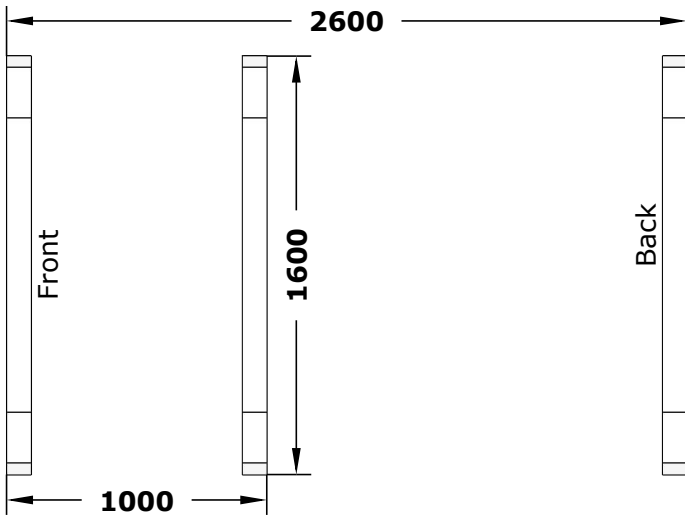

Barrel Sauna 330, Ø200

(with terrace)

(LxBxH) 335x120x120 cm.

960 kg.