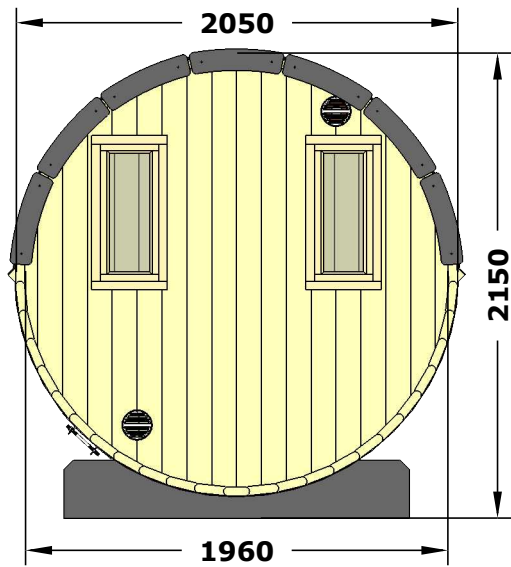

Barrel Sauna 330, Ø200

(with terrace)

(LxBxH) 335x120x120 cm.

960 kg.