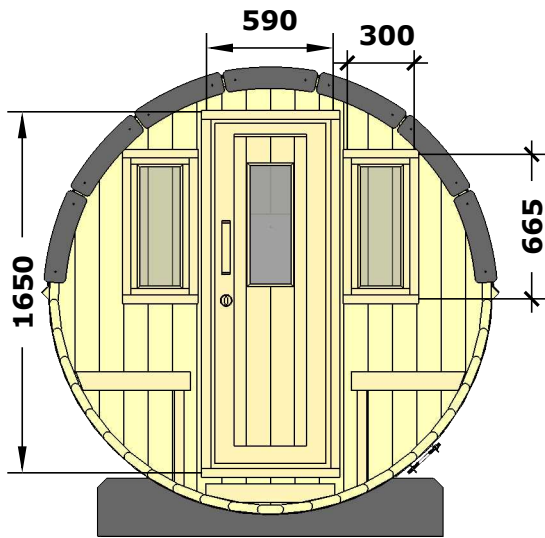

Barrel Sauna 330, Ø200

(with terrace)

(LxBxH) 335x120x120 cm.

960 kg.